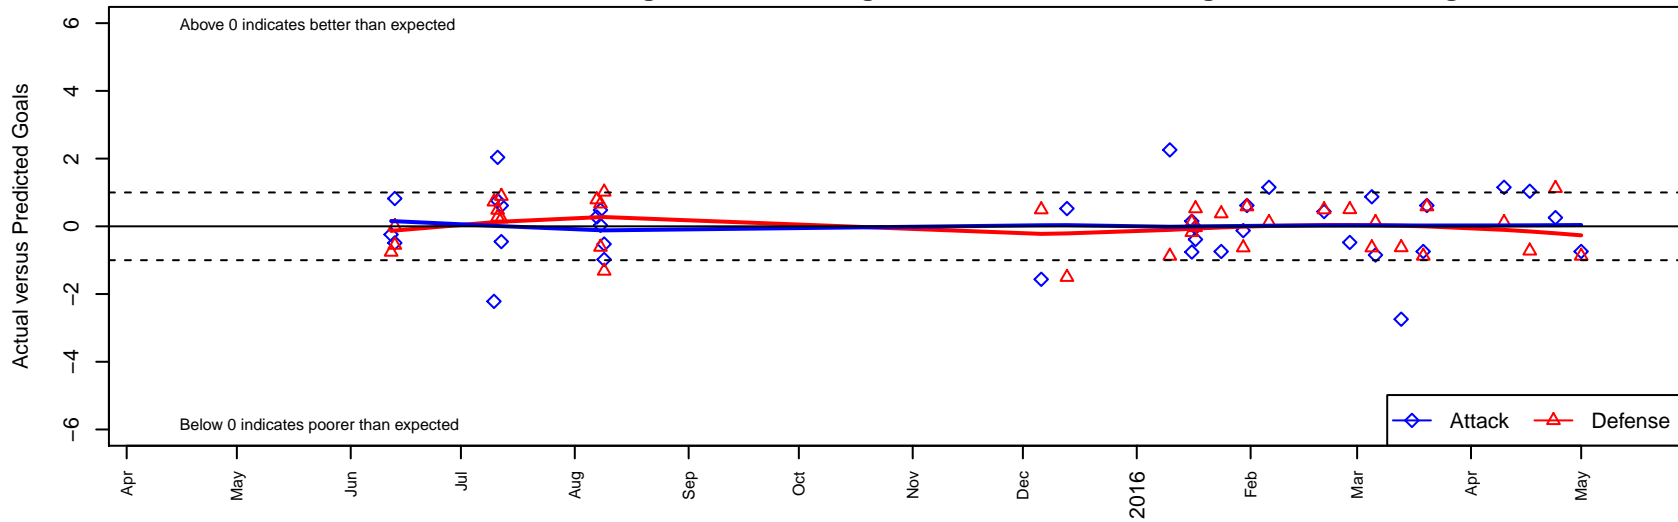

Kent United Green G99

Kent United
 Kent, WA
 G99 total strength=1402
 attack=7.23 defense=8.97
 fall league = Win RCL G99 Div 4

alt names used:
 Kent United G99 Green
 Kent United G99 Green
 Kent United G99 Green
 Kent United G99 Green
 Kent United G99 Green
 Kent United G99 Green

Kent United Green G99
 Dots are actual minus expected GF (blue circles) and GA (red triangles).
 Blue line is smoothed change in attack strength. Red is smoothed change in defense strength.

**attack and defense variance (black dot)
relative to other teams
and top 10 in region**