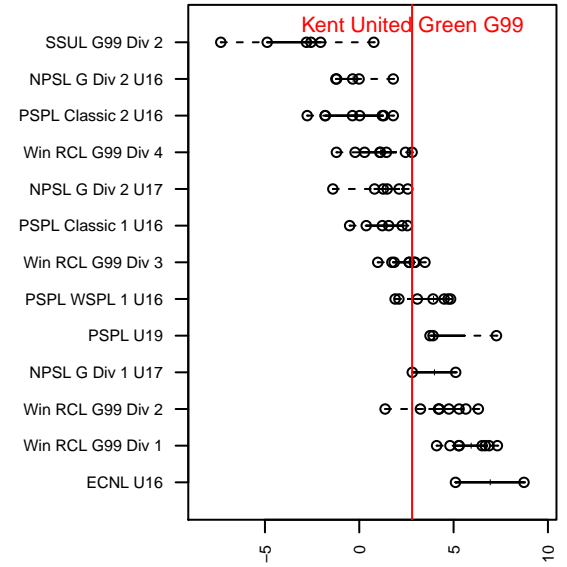

**attack and defense rating
relative to others at age
and all opponents in last 13 months**